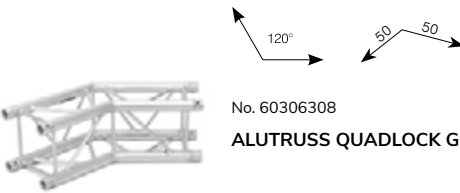

No. 60306308
ALUTRUS QUADLOCK GL400-C23 2-Way Corner 135°