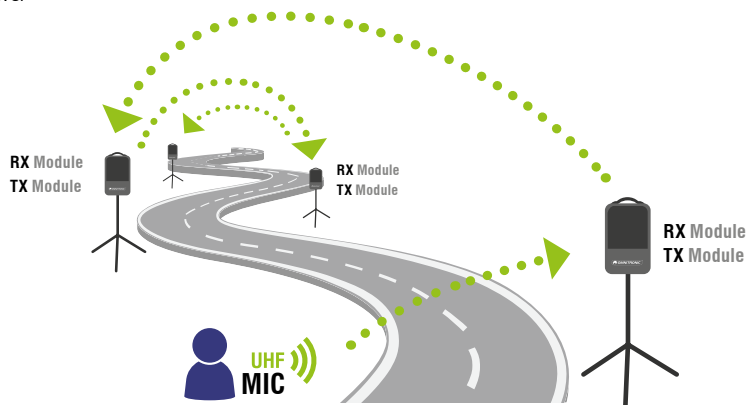

Battery module

Battery for wireless power optionally available

Power bank function with integrated 5V 2A fast charger.

Heavy duty wheels

Switchable voice priority (talkover) function for ideal teaching or moderation use

LONG DISTANCE
MONO SETUP