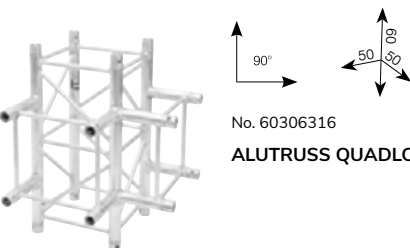

No. 60306316
ALUTRUS QUADLOCK GL400-T42 4-Way Junction