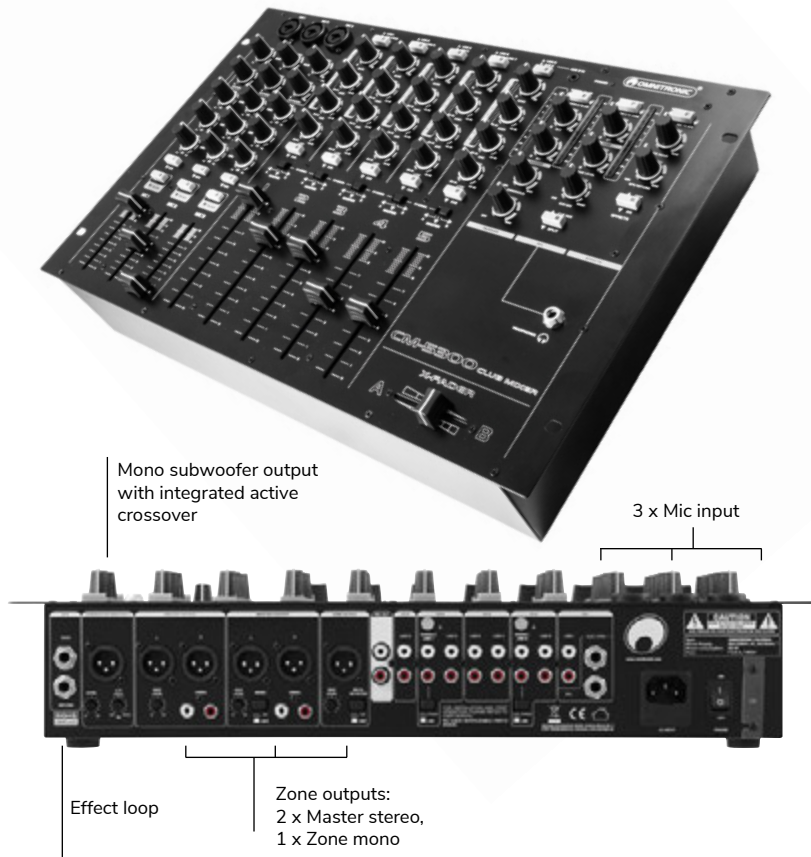

CM-5300 Club Mixer

The new central organ in clubs. It is not directly responsible for producing the beats, but for delivering the right volume in the right places – with the best sound possible. Predestined for this task is the Omnitronic **CM-5300**. The 5-channel mixer distinguishes itself especially with its well thought out equipment.

Each of the stereo input channels is equipped with gain control, 3-band kill EQ (+12/ -26 dB) and 10-digit LED level display. The 3 microphone channels offer individually controllable one knob compressors, which control the levels under different microphone handling. Besides the sub out with crossover and the two master outs, an additional zone out is integrated, for example for filling the bar in a club with mono sound – thanks to the filter, not lower than 80 Hz. All outputs have been equipped with max level controllers.

Although the **CM-5300** has not been designed for DJing, it meets these special demands amazingly well.

TALKOVER 19"

No. 10006950

OMNITRONIC CM-5300 Club Mixer

Professional 5-channel club mixer

19"

No. 10006770

OMNITRONIC EMX-5 5-Channel Club Mixer

Professional 5-channel club mixer

19"

No. 10007075.....silver
No. 10007076.....black

OMNITRONIC EM-260 Entertainment Mixer

6-channel microphone/line mixer

TALKOVER 19"

No. 10007100.....silver
No. 10007101.....black

OMNITRONIC EM-550 Entertainment Mixer

Multifunctional 5+2-channel installation mixer

TALKOVER 19"

No. 10007105.....silver
No. 10007106.....black

OMNITRONIC EM-640 Entertainment Mixer

3-zone installation mixer

TALKOVER 19"

No. 10007110.....silver
No. 10007111.....black

OMNITRONIC EM-650 Entertainment Mixer

Multifunctional 5+2-channel mixer with 3 zones