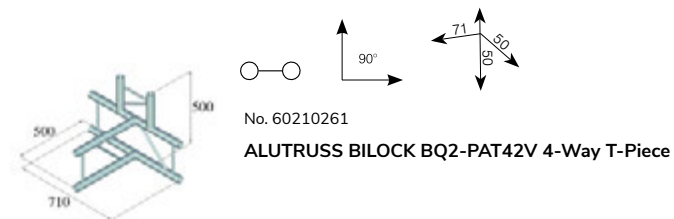

2-POINT SYSTEMS

BILOCK BQ2