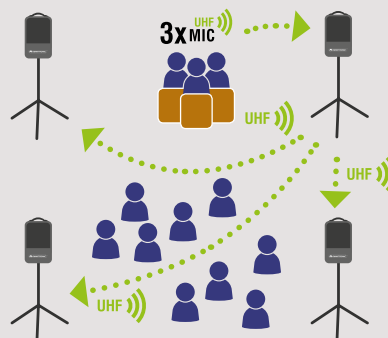

CONFERENCE
MONO SETUP