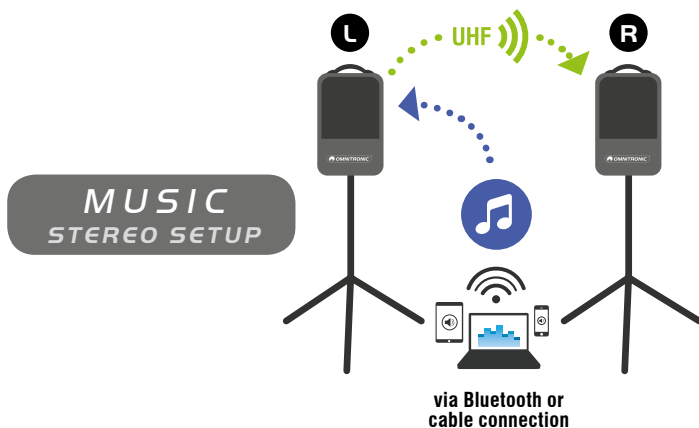

NEW

MOM-10BT4 Wireless PA system

A small mobile PA system with a modular structure - that's the **MOM-10BT4**. Are you a street musician or want to use the box at conferences? The 2-way system (10") can be perfectly adapted and expanded to meet your requirements. You need more microphones or a battery after all? Basic, business or fully loaded: Equip the MOM according to your ideas.

In the basic configuration (mainframe), **MOM** has a Bluetooth interface, 2 microphone inputs (with tone control and reverb function) and a line input (XLR or jack). With the mixer unit you regulate the individual components.

The following add-ons (described in more detail on the next page) are available:

- CD / MP3 player module
- Wireless microphone module
- Battery module
- Audio-Link module

The mobile system offers you additional features. You'll find talkover function (Voice Priority), a 5V 2A USB interface that lets you charge your mobile devices, a built-in trolley handle for easy transport, and a speaker stand flange. A protective transport cover with storage space for cables and UHF transmitters is optionally available.