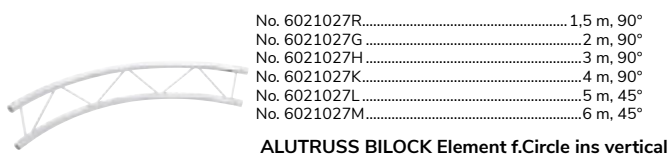

2-POINT SYSTEMS

BILOCK BQ2