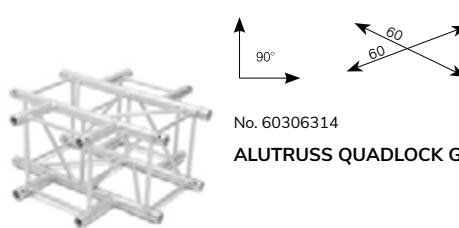

No. 60306314
ALUTRUS QUADLOCK GL400-C41 4-Way Junction