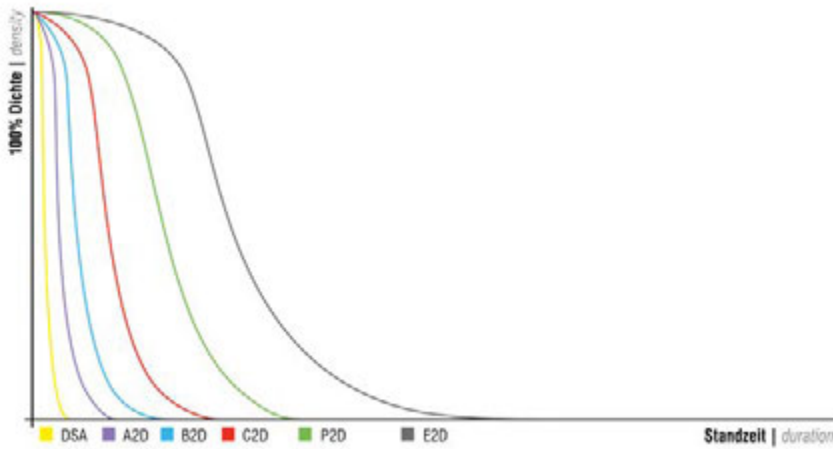

Now without diethylene glycol (DEG)

Diethylene glycol, a substance which is often used in smoke fluids, was recently rated as hazardous substance by the European Union and classified higher regarding toxicity. According to this, new tightened labeling obligations have already come into force.

We reacted on that a developed an additional fluid without DEG. It has the same effect as the ones with DEG, but with the new fluid you ensure legal security and prevent legal disputes, liability claims, stiff penalties and health problems – this is why we really warmly recommend to use the new fluids.

At Eurolite, we test our fluids stringently. And in addition, we let independent bodies continuously check the liquids.

Everyone using our smoke fluids places his trust in us. We pay it back with rigid controls of these liquids – and both sides win.

A No. 51703740..... 1 l No. 51703742..... 5 l No. 51703744..... 25 l EUROLITE Smoke Fluid -A2D- Action Smoke Fluid Fog effect with low density and hang time	B No. 51703750..... 1 l No. 51703752..... 5 l No. 51703754..... 25 l EUROLITE Smoke Fluid -B2D- Basic Fog effect with medium density and hang time
C No. 51703796..... 1 l No. 51703798..... 5 l No. 51703803..... 25 l No. 51703805..... 200 l EUROLITE Smoke Fluid -C2D- Standard Fog effect with medium density and hang time	P No. 51703830..... 1 l No. 51703832..... 5 l No. 51703834..... 25 l No. 51703836..... 200 l EUROLITE Smoke Fluid -P2D- professional Long-lasting fog effect with high density
E No. 51703844..... 1 l No. 51703846..... 5 l No. 51703848..... 25 l No. 51703850..... 200 l EUROLITE Smoke Fluid -E2D- extreme Extremely long-lasting fog effect with high density	No. 51704245 EUROLITE Tap for 25l and 30l Tank Tap for big tanks