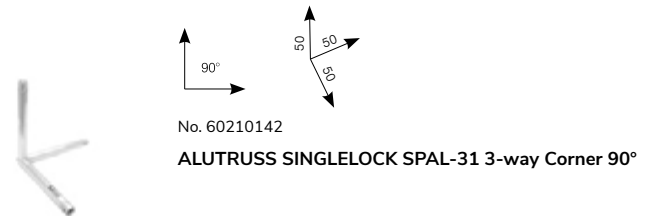

Singlelock

Materials used:

Alloy: EN-AW 6060 T66 (AlMgSi0,5 T66)

Main chords: 50 x 2 mm

Load table SP:		
Span (m)	Point load (kg)	UDL (kg/m)
0,5	230	465,0
1,0	115	225,0
1,5	75	150,0
2,0	55	110,0
2,5	45	90,0
3,0	35	75,0
3,5	30	63,0
4,0	25	53,0

- No. 60210010..... SP-500
- No. 60210020..... SP-1000
- No. 60210030..... SP-1500
- No. 60210040..... SP-2000
- No. 60210050..... SP-2500
- No. 60210060..... SP-3000

ALUTRUSS SINGLELOCK SP QUICK-LOCK Pipe

Maximum system-length: 4 meters