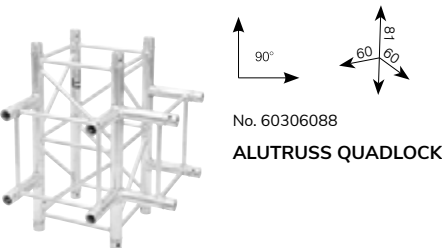

No. 60306088
ALUTRUSS QUADLOCK TQ390-QQT42 4-Way T-Piece