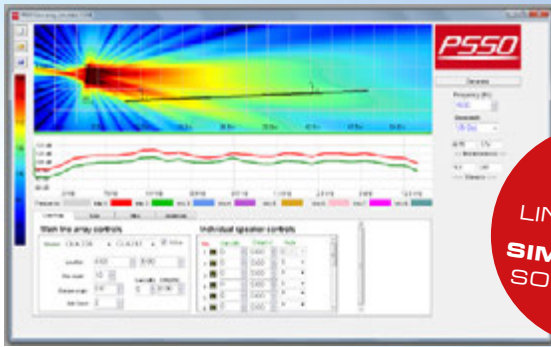

FREE
LINE ARRAY
SIMULATOR
SOFTWARE