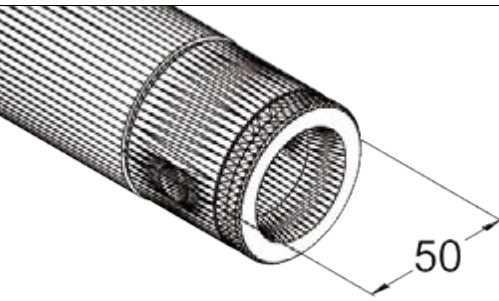

Singlelock

Materials used:

Alloy: EN-AW 6060 T66 (AlMgSi0,5 T66)

Main chords: 50 x 2 mm

Load table SP:		
Span (m)	Point load (kg)	UDL (kg/m)
0,5	230	465,0
1,0	115	225,0
1,5	75	150,0
2,0	55	110,0
2,5	45	90,0
3,0	35	75,0
3,5	30	63,0
4,0	25	53,0

- No. 60210010..... SP-500
- No. 60210020..... SP-1000
- No. 60210030..... SP-1500
- No. 60210040..... SP-2000
- No. 60210050..... SP-2500
- No. 60210060..... SP-3000

ALUTRUSS SINGLELOCK SP QUICK-LOCK Pipe

Maximum system-length: 4 meters