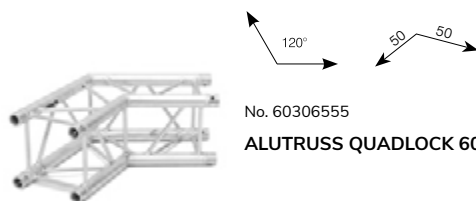

No. 60306555
ALUTRUSS QUADLOCK 6082C-22 2-Way Corner 120°