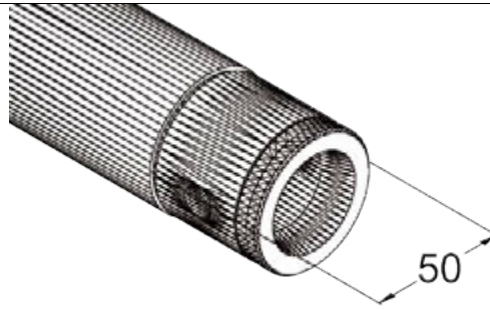

Materials used:

Alloy: EN-AW 6060 T66 (AlMgSi0,5 T66)
Main chords: 50 x 3 mm