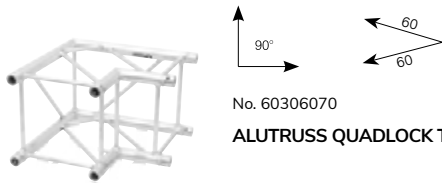

No. 60306070
ALUTRUSS QUADLOCK TQ390-QQC21 2-Way-Corner 90°