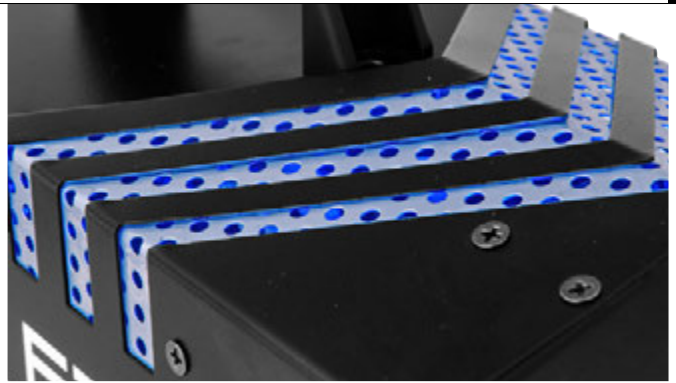

dynamic

New looks – better technology

Eurolite's Dynamic series has a name which is to the point, as dynamics is what the new foggers are delivering. One main feature: the high quality technology inside the units. To have an even more powerful and even more reliable smoke machine with really low maintenance, an excellent pump system has been built in – an update of the already proven Eurolite quality.