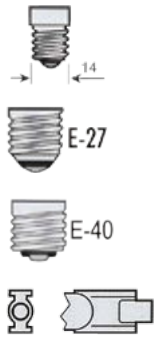

UV Light

Article number	Description	Voltage	Power	Life-time	Socket	Color temperature	Design
# 89510005	OMNILUX UV	240 V	75 W	1000h	E-27	6000 K	R-80
# 89510105	OMNILUX UV	240 V	75 W	1000h	E-27	6000 K	Skull 8cm
# 89511005	OMNILUX UV	240 V	75 W	1000h	E-27	6000 K	A 19 Bulb
# 89511015	OMNILUX UV	240 V	25 W	1000h	E-14	6000 K	R-50
# 89511025	OMNILUX UV	240 V	40 W	1000h	E-14	6000 K	C-35
# 89511035	OMNILUX UV	240 V	40 W	1000h	E-14	6000 K	G-45
# 89512005	OMNILUX UV	240 V	125 W	2500h	E-27	6000 K	ED17
# 89512020	SYLVANIA UV	240 V	125 W	2500h	E-27	6000 K	ED17
# 89513005	OMNILUX UV	240 V	160 W	1500h	E-27	6000 K	ED17
# 89513020	SYLVANIA UV	240 V	160 W	1500h	E-27	6000 K	ED17
# 89513505	OMNILUX UV	240 V	250 W	2500h	E-40	6000 K	ED37
# 89514005	OMNILUX UV	240 V	400 W	2500h	E-40	6000 K	BT56
# 89514010	SYLVANIA UV	240 V	400 W	2500h	E-40	6000 K	BT56
# 89540010	OMNILUX SMD 28	240 V	5 W	25000h	E-27	6000 K	
# 89540012	OMNILUX SMD 60	240 V	10 W	25000h	E-27	6000 K	3U
# 89540015	OMNILUX SMD 60	240 V	12 W	25000h	E-27	6000 K	
# 89540020	OMNILUX SMD 80	240 V	15 W	25000h	E-27	6000 K	
# 88540464	OMNILUX LED 18	230 V	5 W	20000h	GU-10		Reflector
# 88545560	OMNILUX LED 1x3	230 V	3 W	20000h	GU-10		Reflector
# 88545562	OMNILUX LED 3x1	230 V	3 W	20000h	GU-10		Reflector
# 88540579	OMNILUX LED 48	230 V	8 W	20000h	GU-10		Reflector
# 88540599	OMNILUX LED 60	230 V	9 W	20000h	GU-10		Reflector
# 88555516	OMNILUX JDR LED 18	230 V	1 W	20000h	E-27		Reflector
# 88040510	OMNILUX PAR-30 SMD	230 V	6 W	20000h	E-27		Reflector
# 88081920	OMNILUX PAR-38 SMD	230 V	18 W	20000h	E-27		Reflector
# 89540030	OMNILUX LED SMD	230 V	27 W	20000h	E-27		270°