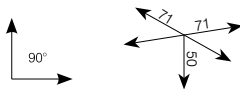

No. 60306585
ALUTRUSS QUADLOCK 6082C-51 5-Way Cross Piece