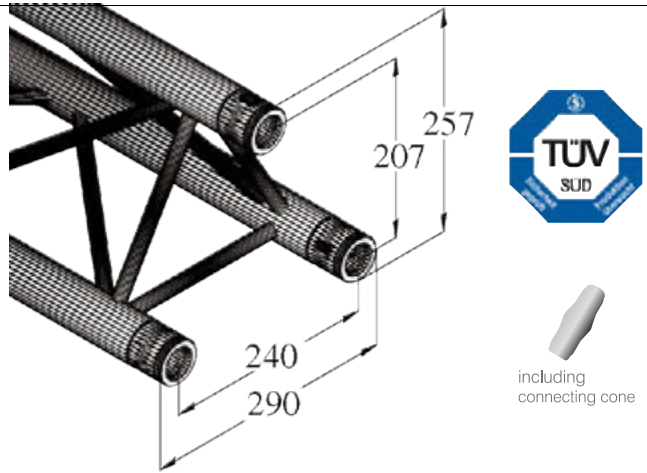

Materials used:

Alloy EN-AW 6082 T6 (AlSi1MgMn)
Main chords 50 x 2 mm
Braces 16 x 2 mm
Accessory/truss 3 x connecting cone, 6x pivot, 6x pin
Item No. 60301895

Load table TRILOCK 6082:				
Span (m)	Point load (kg)	Deflection (mm)	UDL (kg/m)	Deflection (mm)
2	718	2,2	718	2,8
4	359	8,9	179	11,1
6	240	20,0	80	25,0
8	179	35,6	45	44,5
10	144	55,6	29	69,5
12	119	80,1	20	100,1
14	103	109,0	14	136,3
16	90	142,4	11	178,0

Maximum system length: 16 meters

Trilock 6082

- No. 60302350.....6082-210
- No. 60302353.....6082-290
- No. 60302355.....6082-500
- No. 60302357.....6082-710
- No. 60302358.....6082-1000
- No. 60302359.....6082-1500
- No. 60302360.....6082-2000
- No. 60302362.....6082-2500
- No. 60302364.....6082-3000
- No. 60302365.....6082-3500
- No. 60302366.....6082-4000
- No. 60302367.....6082-4500
- No. 60302368.....6082-5000

- No. 60302530.....6082 S-210
- No. 60302531.....6082 S-290
- No. 60302532.....6082 S-500
- No. 60302534.....6082 S-1000
- No. 60302535.....6082 S-2000
- No. 60302536.....6082 S-2500
- No. 60302537.....6082 S-3000
- No. 60302538.....6082 S-4000
- No. 60302539.....6082 S-5000

- No. 60302380.....silver
- No. 6030253F.....black

- No. 60302383.....silver
- No. 6030253G.....black

1. No. 60302384
2. ALUTRUSS TRILOCK 6082AC-20-3 3-Way Corner 60°

1. No. 60302385
2. ALUTRUSS TRILOCK 6082AC-20-4 4-Way Corner 60°