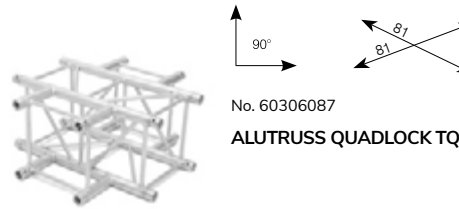

No. 60306087
ALUTRUSS QUADLOCK TQ390-QQT41 4-Way Cross Piece