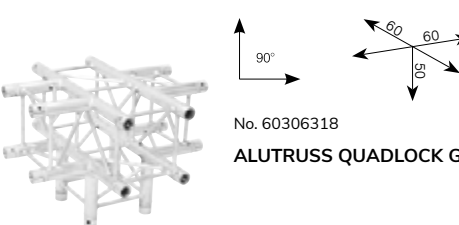

No. 60306318
ALUTRUS QUADLOCK GL400-T51 5-Way Junction