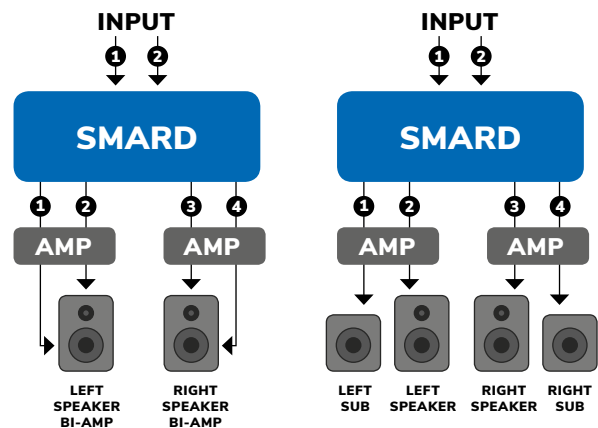

SMARD-24RCA

Digital digital processor (DSP) in miniature format

The Smard-24RCA is a flexible pocket size digital system processor (DSP). It stands out with its excellent sound characteristic and compact design.

2 analog cinch inputs and 4 analog cinch outputs are waiting for you. You can easily adjust all important settings with the included software on your PC or MAC. Settings are for example the frequency-filter, signal mixing/routing, in and output equalizing, signal delay and the limiter/compressor. You can save up to 50 user presets on the device and protect them from unwanted access via a multi-level lock function. The integrated RTA and the FIR filter complete the package. After you are done with the setup you operate the Smard-24RCA standalone with an optional power supply.

The system processor is perfect for speaker equalization and the adjustment of your speaker system to the listening room. The device also leaves nothing to be desired for HiFi fans and those who build the systems themselves. You can embed several subwoofers in every system and have the possibility to do an extensive room correction. Disturbing waves in the bassline you can eliminate as well as disturbing booming in your desktop speakers via frequency correction. The Smard-24RCA is even well prepared for car Hifi because of its small size.

NEW DSP USB PC connect FIR RTA

No. 10356301

OMNITRONIC SMARD-24RCA Digital DSP Controller

Digital digital processor (DSP) in miniature format, software included