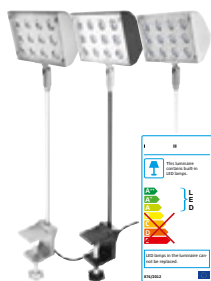

DMX QCL RGBW  12°

No. 51913888

EUROLITE LED CLS-9 QCL RGBW 9x8W 12°

Compact QCL spot light with 9 x 8 W LED

DMX QCL RGBW  12°

No. 51913889

EUROLITE LED CLS-18 QCL RGBW 18x8W 12°

Compact QCL spot light with 18 x 8 W LED