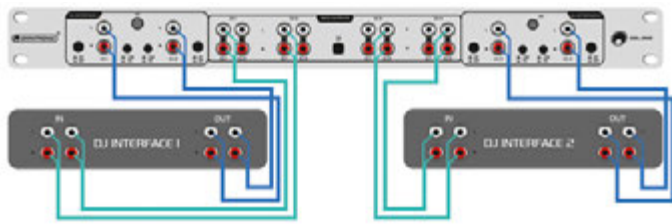

MCS-1250 MK2 touch pad wall controller

RJ45

No. 10452484

OMNITRONIC MCS-1250 MK2 Hub

MCS-1250 MK2 hub

No. 10452485..... Remote control
No. 10452486..... IR Emitter

OMNITRONIC MCS-1250 MK2 Remote Control

MCS-1250 MK2 IR remote control