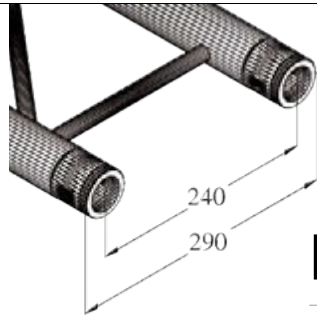

Materials used:
Alloy EN-AW 6082 T6 (ASi1MgMn)
Main chords 50 x 2 mm
Braces 20 x 2 mm
Accessory/truss 2 x connecting cone, 4x pivot, 4x pin
Item No. 60302142

Load table BQ2:

Span (m)	Point load (kg)	Deflection (mm)
2	673	673
4	333	166
6	228	76
8	170	43
10	135	27
12	110	18

Bilock E-GL22

Maximum system-length: 12 meters

- No. 60302065.....E-GL22 290
- No. 60302068.....E-GL22 500
- No. 60302072.....E-GL22 710
- No. 60302076.....E-GL22 1000
- No. 60302082.....E-GL22 1500
- No. 60302086.....E-GL22 2000
- No. 60302091.....E-GL22 2500
- No. 60302095.....E-FL22 3000
- No. 60302099.....E-GL22 4000
- No. 6030209C.....E-GL22 5000

ALUTRUSS BILOCK E-GL22 2-way Cross Beam

No. 6030209F
ALUTRUSS BILOCK E-GL22 C19-H 2-way Corner 45°

No. 6030209K
ALUTRUSS BILOCK E-GL22 C19-V 2-way Corner 45°

No. 6030209P
ALUTRUSS BILOCK E-GL22 C20-H 2-way Corner 60°

No. 6030209T
ALUTRUSS BILOCK E-GL22 C20-V 2-way Corner 60°

No. 6030209W
ALUTRUSS BILOCK E-GL22 C21-H 2-way Corner 90°

No. 6030209Z
ALUTRUSS BILOCK E-GL22 C21-V 2-Way Corner 90°

No. 60302101
ALUTRUSS BILOCK E-GL22 C22-H 2-Way Corner 120°

No. 60302103
ALUTRUSS BILOCK E-GL22 C22-V 2-Way Corner 120°

No. 60302105
ALUTRUSS BILOCK E-GL22 C23-H 2-Way Corner 135°