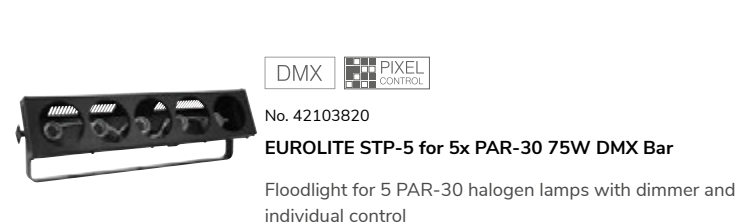

LED STP 10 Sunbar 3200K

The LED STP 10 Sunbar 3200K is an improvement of the previous LED version. The 10 warm white, narrow-beam LEDs feature 5 watts and are almost twice as strong as before. And the warm white tone has also been improved. You can control each LED individually and thus create beautiful chase effects.

LED STP-10 ABL Sunbar

Sunbar with ambient light. At first glance, this bar looks like a normal sunbar. It has 10 warm white LEDs, which you can control individually. The special feature lies between the LEDs.

The black front cover is translucent. Behind it 60 SMD LEDs are arranged with RGB color mixing. As a result, the entire bar can light

up in color. This is something new and really striking. If you like, you can control each of these 60 LEDs individually, in every color. You can control the bar via DMX and via Artnet as well. With the small DMX mode you can already create beautiful and surprising effects.