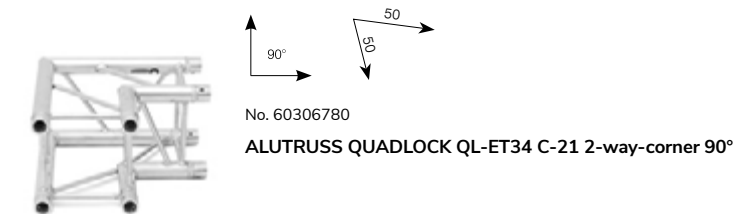

ALUTRUSS QUADLOCK QL-ET34 4-way cross beam

Quadlock QL-ET