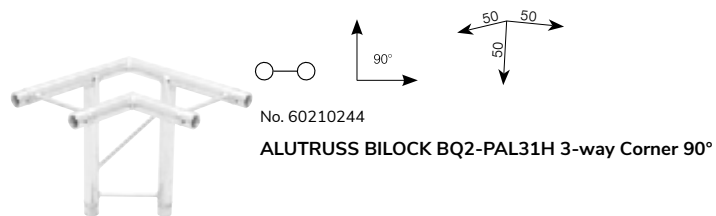

2-POINT SYSTEMS

BILOCK BQ2