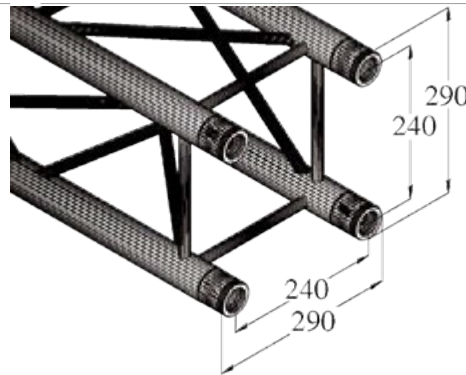

Towertruss TQTR