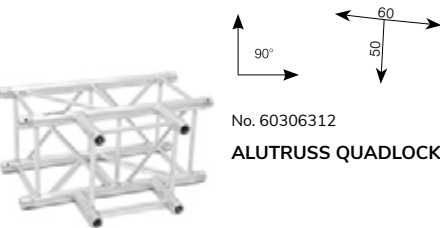

No. 60306312
ALUTRUS QUADLOCK GL400-T35 3-Way T-Piece