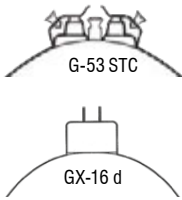

Par-56, Socket G-53 STC / GX-16d

Article number	Description	Voltage	Power	Life-time	Socket	Angle	Color temperature
# 88121000	GE 4545	12 V	100 W	100h	G-53 STC	NSP	3000K
# 88121006	OMNILUX	12 V	100 W	100h	G-53 STC	NSP Tungsten	
# 88122000	GE	12 V	300 W	1000h	G-53 STC	WFL pool lamp	
# 88122005	OMNILUX	12 V	300 W	1000h	G-53 STC	WFL pool lamp	
# 88122010	SYLVANIA 4545	12 V	300 W	100h	G-53 STC	NSP pool lamp	3000K
# 88126350	OMNILUX LED 252	12 V	18 W	30000h	G-53 STC	120° pool lamp	6400K
# 88126352	OMNILUX LED 252	12 V	18 W	30000h	G-53 STC	120° pool lamp	3000K
# 88126358	OMNILUX LED 252	12 V	18 W	30000h	G-53 STC	120° pool lamp	RGB
# 88124000	GE	30 V	200 W	500h	G-53 STC	VNSP Locomotive	
# 88125000	GE	240 V	300 W	2000h	GX-16 d	NSP	
# 88125005	OMNILUX	230 V	300 W	2000h	GX-16 d	NSP Halogen	
# 88125006	OMNILUX	230 V	300 W	2000h	GX-16 d	NSP Tungsten	
# 88125020	SYLVANIA	240 V	300 W	2000h	GX-16 d	NSP	2750K
# 88125100	GE	240 V	300 W	2000h	GX-16 d	MFL	
# 88125105	OMNILUX	230 V	300 W	2000h	GX-16 d	MFL Halogen	
# 88125106	OMNILUX	230 V	300 W	2000h	GX-16 d	MFL Tungsten	
# 88125120	SYLVANIA	240 V	300 W	2000h	GX-16 d	MFL	2750K
# 88125200	GE	240 V	300 W	2000h	GX-16 d	WFL	
# 88125205	OMNILUX	230 V	300 W	2000h	GX-16 d	WFL Halogen	
# 88125206	OMNILUX	230 V	300 W	2000h	GX-16 d	WFL Tungsten	
# 88125220	SYLVANIA	240 V	300 W	2000h	GX-16 d	WFL	2750K
# 88126005	OMNILUX	230 V	500 W	2000h	GX-16 d	NSP Halogen	
# 88126006	OMNILUX	230 V	500 W	2000h	GX-16 d	NSP Tungsten	
# 88126105	OMNILUX	230 V	500 W	2000h	GX-16 d	MFL Halogen	
# 88126106	OMNILUX	230 V	500 W	2000h	GX-16 d	MFL Tungsten	
# 88126205	OMNILUX	230 V	500 W	2000h	GX-16 d	WFL Halogen	
# 88126206	OMNILUX	230 V	500 W	2000h	GX-16 d	WFL Tungsten