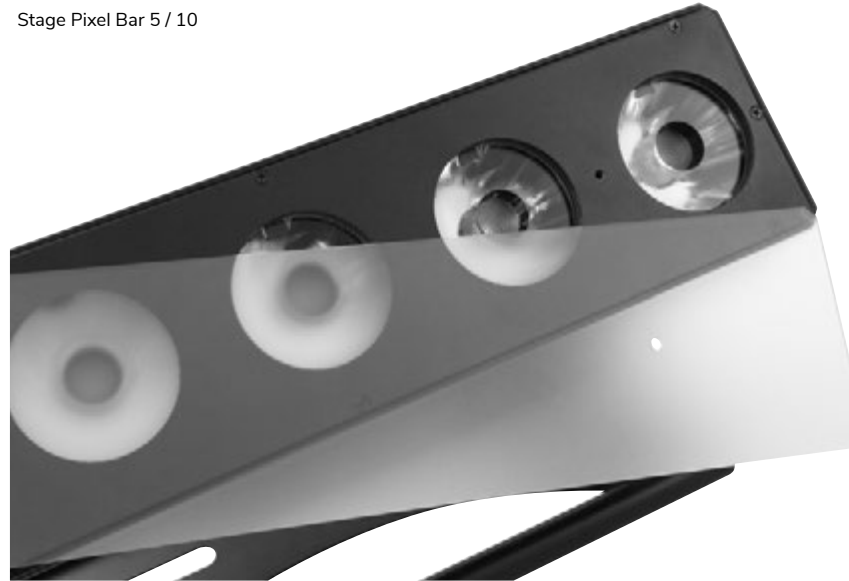

Stage Pixel Bar 5 / 10

RGBW QCL DMX PIXEL CONTROL

No. 51841358

FUTURELIGHT Stage Pixel Bar 5

Bar with narrow beam 5 x 15 W RGBW LED and frost plate

RGBW QCL DMX PIXEL CONTROL

No. 51841359

FUTURELIGHT Stage Pixel Bar 10

Bar with narrow beam 10 x 15 W RGBW LED and frost plate