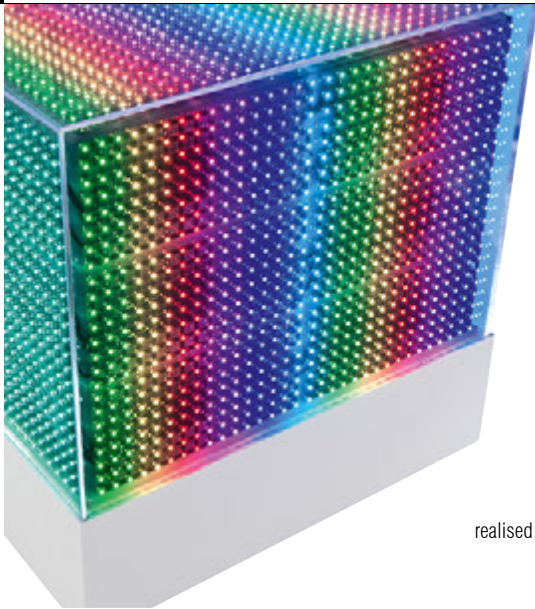

eurolite® VIDEO KILLED THE RADIO STAR

realised with software

No. 80503571
EUROLITE GD-25 LED panel 200x400mm

LED display for video and pixel mapping applications

No. 80503576
EUROLITE GD-37.5 LED panel 200x600mm

LED display for video and pixel mapping applications

No. 80503582
EUROLITE GD-8 AIO processor and software

Network processor and PC software for GD-37.5/25 LED displays

No. 80503583
EUROLITE GD-spacer with screws 8x

No. 3022803A ..... 0,75 m
No. 3022803C ..... 1 m
No. 3022803E ..... 3 m
No. 3022803G ..... 5 m

SOMMER CABLE HDMI cable Ergonomic
Sommer Cable HIE-HDHD0075 multimedia cable

No. 3030736B ..... 3 m
No. 3030736C ..... 5 m
No. 3030736D ..... 10 m
No. 3030736F ..... 20 m

SOMMER CABLE SUB-D cable bk
SVGA monitor cable

No. 80503130
EUROLITE PCI sending card and software

Network control system LED Studio for LED displays

No. 80503309
EUROLITE DVI sending card external

Mobile network control system LED Studio for LED displays