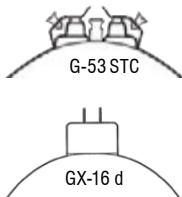

Par-64, Socket G-53 STC / GX-16d

Article number	Description	Voltage	Power	Life-time	Color temperature	Angle	Socket
# 88141000	GE 4552	28 V	250 W	25h	2950 K	VNSP Aircraft	G-53 STC
# 88141005	OMNILUX	28 V	250 W	100h	2800 K	SP Aircraft	G-53 STC
# 88143000	GE FFN	120 V	1000 W	800h	3200 K	NSP	GX-16 d
# 88143100	GE FFP	120 V	1000 W	800h	3200 K	MFL	GX-16 d
# 88145000	GE CP86	240 V	500 W	300h	3200 K	VNSP	GX-16 d
# 88145005	OMNILUX	240 V	500 W	300h	3200 K	VNSP Halogen	GX-16 d
# 88145006	OMNILUX	240 V	500 W	300h	2800 K	VNSP Tungsten	GX-16 d
# 88145100	GE CP87	240 V	500 W	300h	3200 K	NSP	GX-16 d
# 88145105	OMNILUX	240 V	500 W	300h	3200 K	NSP Halogen	GX-16 d
# 88145106	OMNILUX	240 V	500 W	300h	2800 K	NSP Tungsten	GX-16 d
# 88145200	GE CP88	240 V	500 W	300h	3200 K	MFL	GX-16 d
# 88145205	OMNILUX	240 V	500 W	300h	3200 K	MFL Halogen	GX-16 d
# 88145206	OMNILUX	240 V	500 W	300h	2800 K	MFL Tungsten	GX-16 d
# 88147005	OMNILUX	240 V	1000 W	300h	3200 K	VNSP Halogen	GX-16 d
# 88147006	OMNILUX	240 V	1000 W	300h	2800 K	VNSP Tungsten	GX-16 d
# 88147105	OMNILUX	240 V	1000 W	300h	3200 K	NSP Halogen	GX-16 d
# 88147106	OMNILUX	240 V	1000 W	300h	2800 K	NSP Tungsten	GX-16 d
# 88147205	OMNILUX	240 V	1000 W	300h	3200 K	MFL Halogen	GX-16 d
# 88147206	OMNILUX	240 V	1000 W	300h	2800 K	MFL Tungsten	GX-16 d
# 88147300	GE CP60 SUPERPAR	240 V	1000 W	300h	3200 K	VNSP	GX-16 d
# 88147315	PHILIPS CP60	240 V	1000 W	300h	3200 K	VNSP	GX-16 d
# 88147400	GE CP61 SUPERPAR	240 V	1000 W	300h	3200 K	NSP	GX-16 d
# 88147415	PHILIPS CP61	240 V	1000 W	300h	3200 K	NSP	GX-16 d
# 88147500	GE CP62 SUPERPAR	240 V	1000 W	300h	3200 K	MFL	GX-16 d
# 88147515	PHILIPS CP62	240 V	1000 W	300h	3200 K	MFL	GX-16 d
# 88147670	OMNILUX LITE	230 V	1000 W	300h	3000 K	MFL	GX-16 d