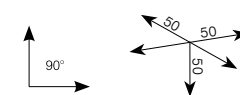

No. 60306810

ALUTRUSS QUADLOCK QL-ET34 T-42 4-Way T-Piece

No. 60306815

ALUTRUSS QUADLOCK QL-ET34 T-51 5-Way T-Piece