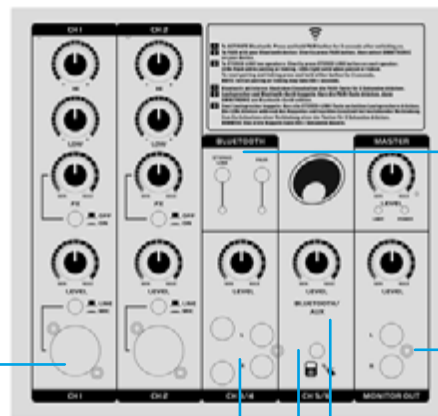

Additional stereo RCA and 6.3 mm jack input

Stereo Bluetooth link for wireless stereo operation with 2 systems linked together

Stereo RCA monitor output

BACKPANEL