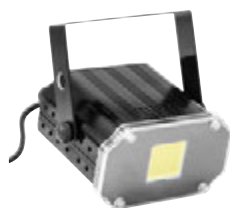

☐ COB ☐ CW ☒

No. 52200652
EUROLITE LED Disco Strobe COB white, sound
Ultra compact Disco Strobe with powerful 20 W LED