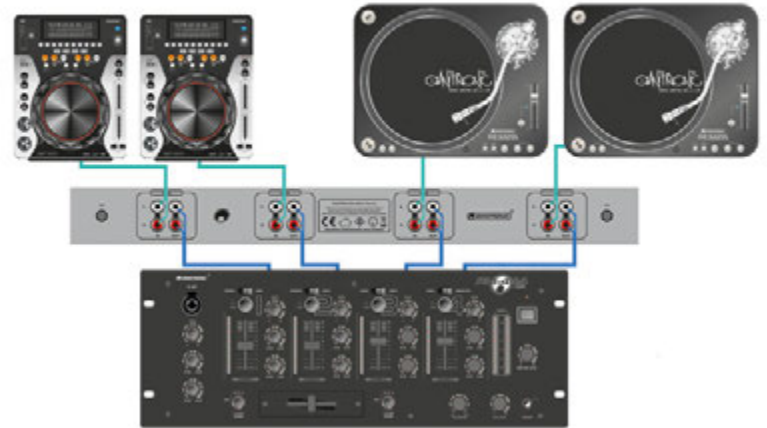

MCS-1250 MK2 touch pad wall controller

RJ45

No. 10452484

OMNITRONIC MCS-1250 MK2 Hub

MCS-1250 MK2 hub

No. 10452485..... Remote control
No. 10452486..... IR Emitter

OMNITRONIC MCS-1250 MK2 Remote Control

MCS-1250 MK2 IR remote control

19" 1U

No. 10453052

OMNITRONIC DDL-ONE DJ Patchbay

DJ patchbay for 2 DVS systems for a DJ change without interruption

19" 2U

No. 10453007.....LUB-27
No. 10453008.....Y-Cable
No. 10453009.....IR-Extension

OMNITRONIC LUB-27 Speaker Switch Box