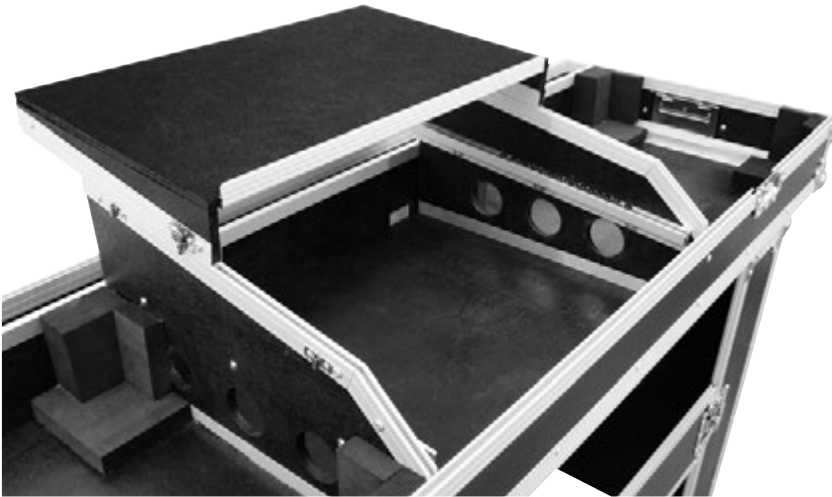

Shock proof and impact resistant

Specially tailored product cases from Roadinger are furnished with a particular EVA foam, which cushions shocks excellently and protects the content. Many of our amplifier racks are shock absorbent – so you can be sure that your technical gear is travelling safely.