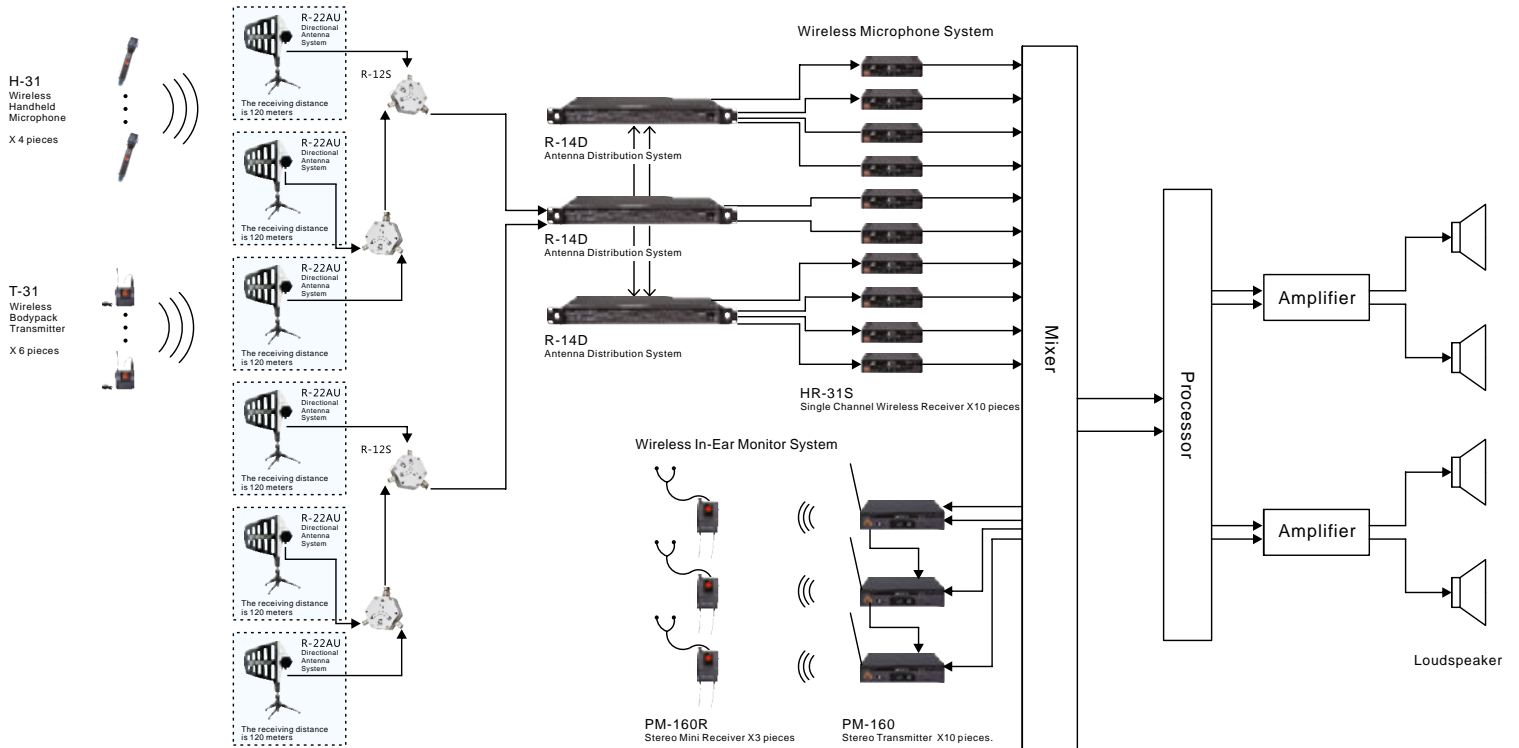

True diversity wireless microphone system, 823-832 MHz + 863-865 MHz

LICENSE FREE

No. 13055189.....Receiver
 No. 13055192.....System

RELACART UR-222D 2-Channel UHF System

True diversity wireless microphone system with two channels, 823-832 MHz + 863-865 MHz