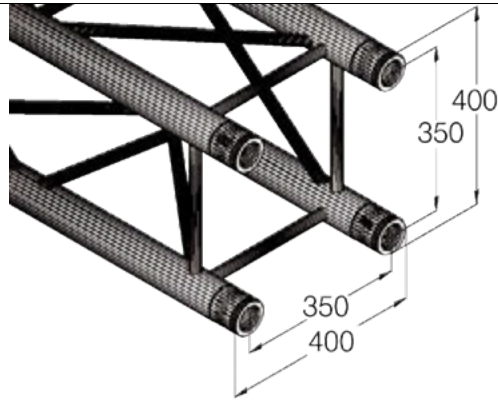

Used materials:

Alloy EN-AW 6082 T6
Main chords 50 x 3 mm
Braces 25 x 3 mm
Accessory/truss 4x connecting cone, 8x pivot, 8x pin

Maximum system length: 16 meters

Load table GL400:				
Span (m)	Point load (kg)	Deflection (mm)	UDL (kg/m)	Deflection (mm)
2	3267	1,4	2327	1,3
4	1803	6,4	901	8,0
6	1252	15,2	417	18,9
8	971	28,5	243	35,4
10	811	47,6	162	58,8
12	675	70,5	112	86,5
14	573	98,3	82	119,8
16	477	127,8	61	158,7

Quadlock GL400

- No. 6030629A GL400-500
- No. 6030629C GL400-1000
- No. 6030629E GL400-1500
- No. 6030629G GL400-2000
- No. 6030629J GL400-2500
- No. 6030629L GL400-3000
- No. 6030629N GL400-3500
- No. 6030629P GL400-4000
- No. 6030629R GL400-5000