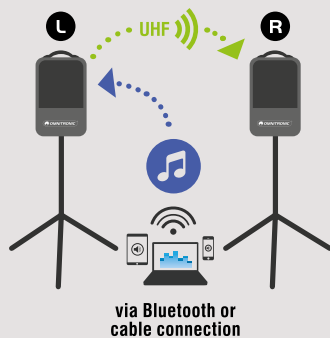

SETUPS

MUSIC
STEREO SETUP