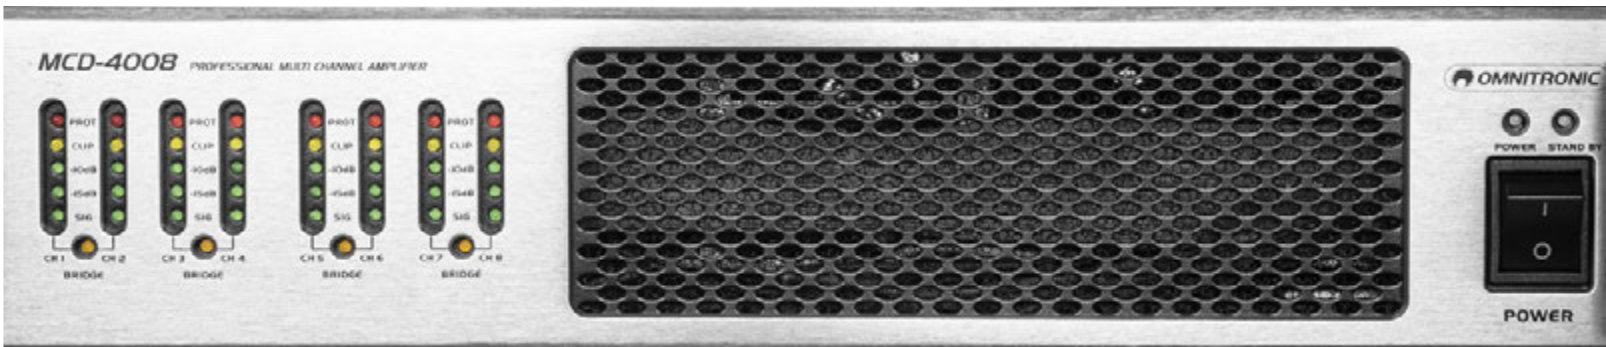

A-3603

Powerful 3-channel amplifier – for classic 2.1 applications with two top and one sub speaker. The **A-3603** produces enough power to supply large speaker system with up to a maximum of 3600 watts, 4 ohms (2000 W sub and 2 x 800 W tops). Enough potential you can use in clubs, lounges, restaurants, dancing schools and fitness studios and the like.

Set the frequency between the tops and subs with the inbuilt crossover. It also features a bypass function, which enables you to connect ahead a DSP speaker management system. You can as well switch from 2 stereo input channels to 3 separate channels.

Save weight when you have to move it and save space when you mount it – the Class D construction and the switching power supply technology helps you to do so.

NEW CLASS D XOVER 19" 2U

No. 10452370

OMNITRONIC A-3603 Class-D 2.1 Amplifier

3-channel PA amplifier with SMPS - 4 ohms: 1 x 2000 W, 2 x 800 W

MCD Series

The new, really powerful Omnitronic multi-channel amplifiers are called **MCD**. 3 models with 4, 6 or 8 channels enable you to realize versatile multi zones setups, for example for retail-shops, gastronomy locations or multi-purpose halls. You can even think of club installations with subwoofers and tops. The only thing you need to do so properly is the digital speaker management system of the Omnitronic DXO series. 500 watts @ 4 ohms per channel is what each of the models is offering you. If you are working with demanding subs you can simply bridge each channel pair and get 1000 watts @ 8 ohms.