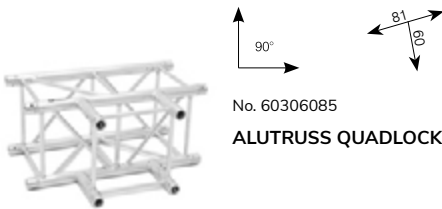

No. 60306085
ALUTRUSS QUADLOCK TQ390-QQT35 3-Way T-Piece