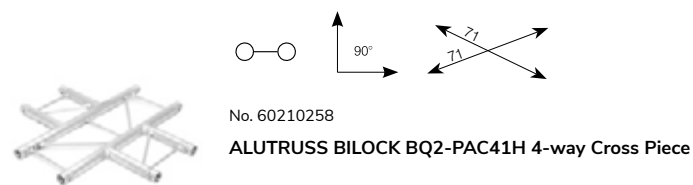

2-POINT SYSTEMS

BILOCK BQ2