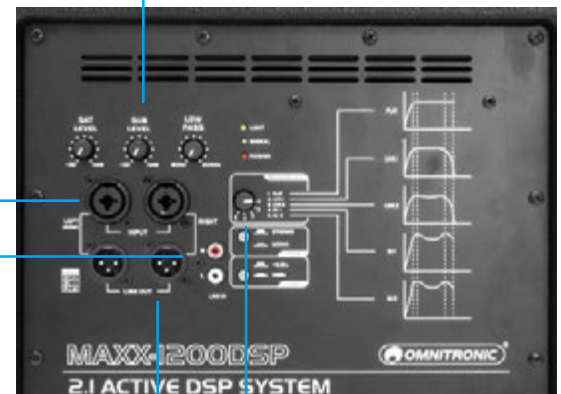

Separate volume control for subwoofer and satellites
Adjustable crossover frequency 80-200 Hz

Balanced signal input
XLR/6.3 mm jack L/R, with level switch

Additional stereo
RCA input