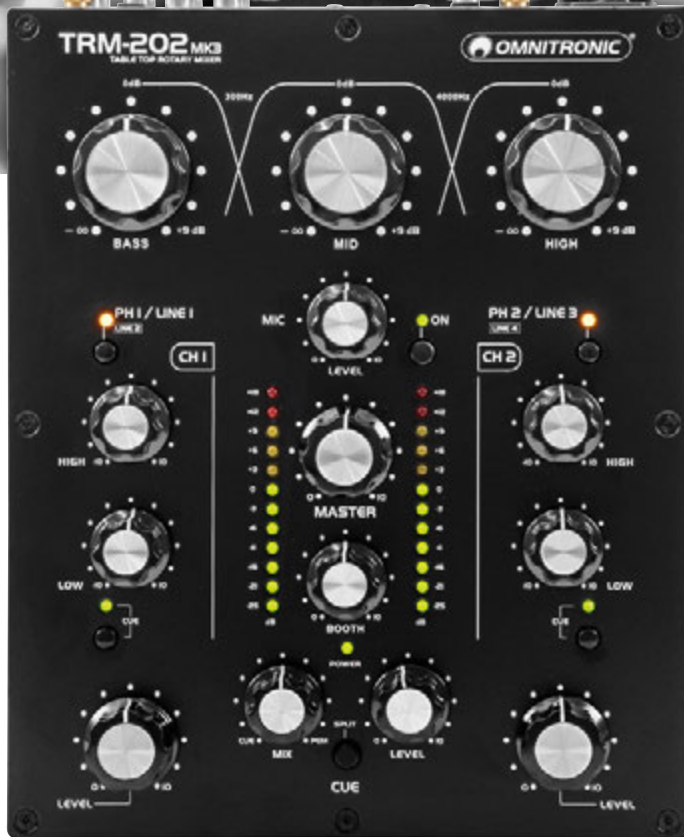

TRM-202MK3 ROTARY-MIXER

The TRM-202 MK3 by Omnitronic with its classic ALPS potentiometers (Blue Velvet RK27) and the integrated 3-band frequency isolator offers the classic features of a rotary mixer.

Due to its high quality components, the sound pattern is good and appealing. The large potentiometers of both input channels allow very smooth transitions, hardly realizable with a conventional mixer.

Both input channels can be switched between line and phono. A microphone input is also at hand. The kill characteristic provides a total erasure of basses, mids and highs and so enables creative mixing.

Due to its booth output and a separate volume control, the TRM-202 MK3 can also be used in clubs without a problem. Thanks to the record output, it is also possible to record own's DJ set.