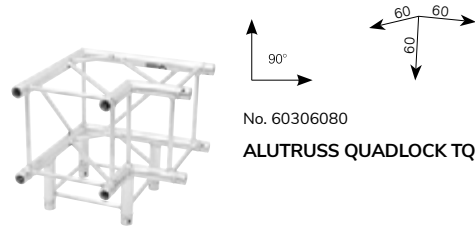

No. 60306070
ALUTRUSS QUADLOCK TQ390-QQC21 2-Way-Corner 90°

No. 60306080
ALUTRUSS QUADLOCK TQ390-QL30 3-Way-Corner 90°