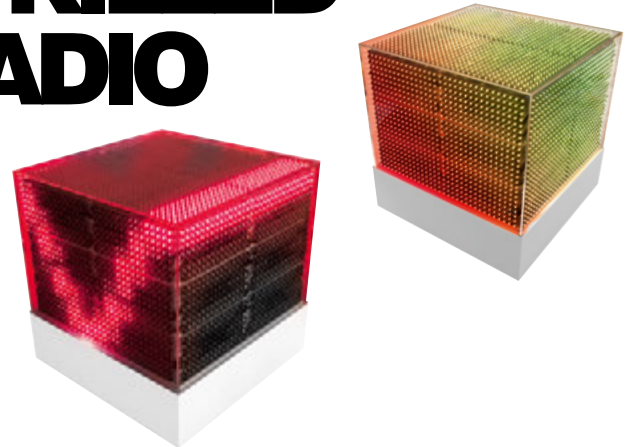

eurolite® VIDEO KILLED THE RADIO STAR

realised with software

No. 80503571
EUROLITE GD-25 LED panel 200x400mm

LED display for video and pixel mapping applications

No. 80503576
EUROLITE GD-37.5 LED panel 200x600mm

LED display for video and pixel mapping applications

No. 80503582
EUROLITE GD-8 AIO processor and software

Network processor and PC software for GD-37.5/25 LED displays

No. 80503583
EUROLITE GD-spacer with screws 8x

No. 3022803A ..... 0,75 m
No. 3022803C ..... 1 m
No. 3022803E ..... 3 m
No. 3022803G ..... 5 m

SOMMER CABLE HDMI cable Ergonomic
Sommer Cable HIE-HDHD0075 multimedia cable

No. 3030736B ..... 3 m
No. 3030736C ..... 5 m
No. 3030736D ..... 10 m
No. 3030736F ..... 20 m

SOMMER CABLE SUB-D cable bk
SVGA monitor cable

No. 80503130
EUROLITE PCI sending card and software

Network control system LED Studio for LED displays

No. 80503309
EUROLITE DVI sending card external

Mobile network control system LED Studio for LED displays