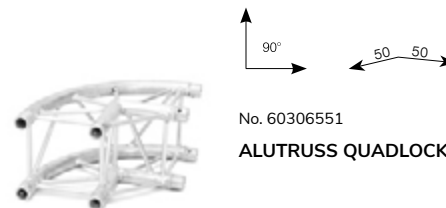

No. 60306551
ALUTRUSS QUADLOCK 6082C-21R 2-Way Corner 90°