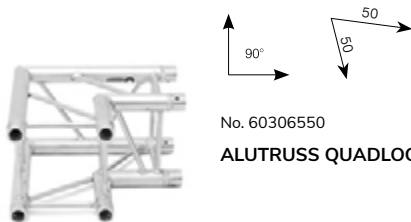

No. 60306550
ALUTRUSS QUADLOCK 6082C-21 2-Way Corner 90°