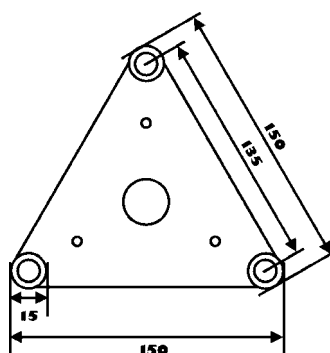

- No. 60112006.....ST-250
- No. 60112014.....ST-450
- No. 60112017.....ST-470
- No. 60112024.....ST-500
- No. 60112034.....ST-1000
- No. 60112044.....ST-1500
- No. 60112054.....ST-2000

DECOTRUSS Truss silver

Decotruss

This truss system is a mere decoration system convincing by its compact dimensions, low storage requirements and easy transportation. It has not been designed for heavy loads.

With its minimal outer dimensions of 150 mm, DECOTRUSS is ideal for creating individual design-elements in decorative areas of private homes, fair booths, shops, discotheques and theatres.

Technical specifications:

Device:	60112006	60112014	60112017	60112024	60112034	60112044	60112054
Longitudinal tubes:	15 x 1.5 mm	15 x 1.5 mm	15 x 1.5 mm	15 x 1.5 mm	15 x 1.5 mm	15 x 1.5 mm	15 x 1.5 mm
Cross bracing:	5 mm	5 mm	5 mm	5 mm	5 mm	5 mm	5 mm
Dimensions:	250 x 150 x 130 mm	450 x 150 x 130 mm	470 x 150 x 130 mm	500 x 150 x 130 mm	1000 x 150 x 130 mm	1500 x 150 x 130 mm	2000 x 150 x 130 mm
Weight:	0.85 kg	1.18 kg	1.20 kg	1.26 kg	2.30 kg	3.40 kg	4.55 kg

No. 60112074
DECOTRUSS SAC-19 Corner 2-Way 45° silver

No. 60112078
DECOTRUSS SAC-20 corner 2-way 60° silver

No. 60112084
DECOTRUSS SAC-21 corner 2-way 90° silver

No. 60112104
DECOTRUSS SAC-23 Corner 2-Way 135° silver

No. 60112114
DECOTRUSS SAC-24 Corner 90° silver

No. 60112174
DECOTRUSS SAL-33 corner 3-way V right silver

No. 60112124
DECOTRUSS SAC-25 Corner V 90° silver

No. 60112180
DECOTRUSS SAL-34 corner 3-way V left silver