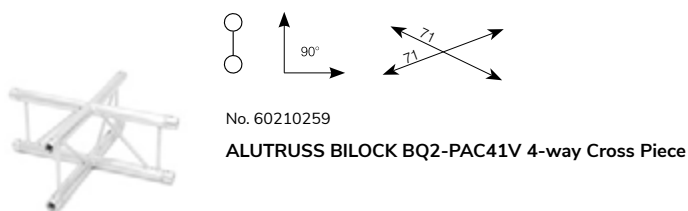

2-POINT SYSTEMS

BILOCK BQ2