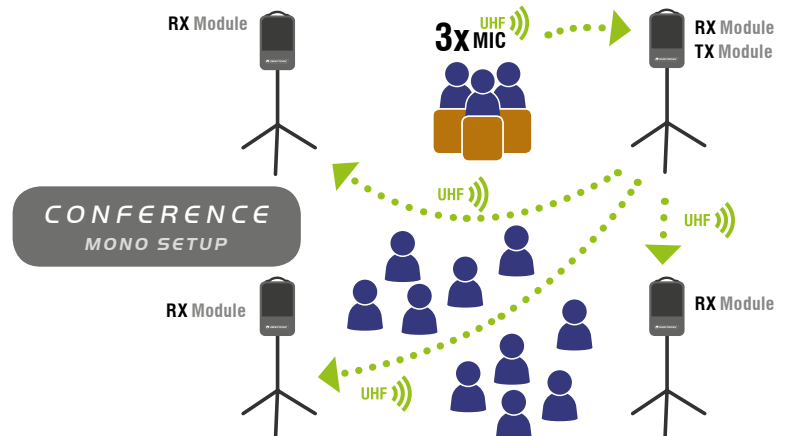

NEW

MOM-10BT4 Wireless PA system

A small mobile PA system with a modular structure - that's the **MOM-10BT4**. Are you a street musician or want to use the box at conferences? The 2-way system (10") can be perfectly adapted and expanded to meet your requirements. You need more microphones or a battery after all? Basic, business or fully loaded: Equip the MOM according to your ideas.

In the basic configuration (mainframe), **MOM** has a Bluetooth interface, 2 microphone inputs (with tone control and reverb function) and a line input (XLR or jack). With the mixer unit you regulate the individual components.

The following add-ons (described in more detail on the next page) are available:

- CD / MP3 player module
- Wireless microphone module
- Battery module
- Audio-Link module

The mobile system offers you additional features. You'll find talkover function (Voice Priority), a 5V 2A USB interface that lets you charge your mobile devices, a built-in trolley handle for easy transport, and a speaker stand flange. A protective transport cover with storage space for cables and UHF transmitters is optionally available.