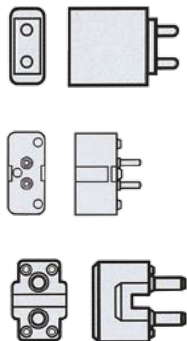

Socket G-9.5

Article number	Description	Voltage	Power	Life-time	Color temperature	Luminance	Socket
# 88323000	GE HX600 GKV	240 V	600 W	250h	3200 K		G-9.5
# 88323001	OMNILUX HX600 GKV	240 V	600 W	250h	3200 K	14000Lm	G-9.5
# 88323002	GE HX600 GKV LL	240 V	600 W	1500h	3000 K		G-9.5
# 88323003	OMNILUX HX600 GKV LL	240 V	600 W	750h	3000 K	12000Lm	G-9.5
# 88323010	OSRAM 64716 GKV	240 V	600 W	250h	3200 K		G-9.5
# 88328000	GEHX800 SEQ	240 V	800 W	250h	3200 K		G-9.5
# 88331000	GE CP77 FEP	240 V	1000 W	300h	3200 K		G-9.5
# 88341000	GE CP23	240 V	650 W	100h	3200 K		GX-9.5
# 88341005	OMNILUX	240 V	650 W	100h	3200 K		GX-9.5
# 88341010	OSRAM 64720	230 V	650 W	100h	3200 K		GX-9.5
# 88341100	GE T12	240 V	650 W	750h	3000 K		GX-9.5
# 88341105	OMNILUX	240 V	650 W	750h	3200 K	9100Lm	GX-9.5
# 88343005	OMNILUX Roundlux	230 V	800 W	50h	3200 K	22000Lm	GX-9.5
# 88344000	GE CP24	240 V	1000 W	250h	3200 K		GX-9.5
# 88344005	OMNILUX	230 V	1000 W	250h	3200 K		GX-9.5
# 88344010	OSRAM 64745	240 V	1000 W	200h	3200 K		GX-9.5
# 88344100	GE T19	240 V	1000 W	750h	3050 K		GX-9.5
# 88344105	OMNILUX	230 V	1000 W	750h	3200 K		GX-9.5
# 88344200	GE T11	240 V	1000 W	750h	3050 K		GX-9.5
# 88344300	GE CP70 FVB	240 V	1000 W	200h	3200 K		GX-9.5
# 88345015	PHILIPS 6984P	240 V	1000 W	180h	3200 K	22500Lm	GX-9.5
# 88346005	OMNILUX Roundlux	230 V	1000 W	180h	3200 K		GX-9.5
# 88347000	GE T29 FWT	240 V	1200 W	480h	3050 K		GX-9.5
# 88347010	OSRAM 64752	240 V	1200 W	480h	3000 K		GX-9.5
# 88344017	PHILIPS 6995IBP	240 V	1000 W	250h	3200 K	25000Lm	GY-9.5
# 88344405	OMNILUX H	230 V	1000 W	200h	3200K	20000Lm	GY-9.5
# 88381005	OMNILUX	230 V	100 W	75h	2900 K		GY-9.5
# 88382005	OMNILUX	230 V	150 W	25h	3000 K		GY-9.5
# 88383000	GE CP81 FSK	240 V	300 W	150h	3200 K		GY-9.5
# 88383005	OMNILUX	230 V	300 W	180h	3200 K	22000Lm	GY-9.5
# 88383100	GE M38	240 V	300 W	2000h	2900 K		GY-9.5
# 88384000	GE A1/244	240 V	500 W	75h	3200 K		GY-9.5
# 88384001	SYLVANIA A1/244	240 V	500 W	75h	3200 K	13000Lm	GY-9.5
# 88384005	OMNILUX A1	230 V	500 W	75h	3200 K	7200Lm	GY-9.5
# 88384010	OSRAM 64680 A1/244	230 V	500 W	50h	3200 K		GY-9.5
# 88384100	GE CP82 FRJ	240 V	500 W	150h	3200 K		GY-9.5
# 88384105	OMNILUX FRJ	230 V	500 W	150h	3200 K		GY-9.5
# 88384116	GE 88470	240 V	500 W	360h	3000 K		GY-9.5
# 88384200	GE M40	240 V	500 W	2000h	2900 K		GY-9.5
# 88384205	OMNILUX	230 V	500 W	2000h	2900 K		GY-9.5
# 88384210	OSRAM 64672	230 V	500 W	2000h	2900 K		GY-9.5
# 88384300	GE T18 GCW	240 V	500 W	400h	3050 K		GY-9.5
# 88385000	GE T26 GCS	240 V	650 W	400h	3100 K		GY-9.5
# 88385005	OMNILUX	230 V	650 W	100h	3100 K		GY-9.5
# 88385016	GE 88469	240 V	650 W	400h	3050 K		GY-9.5
# 88387000	GE CP89 FRM	240 V	650 W	150h	3200 K		GY-9.5

Socket GU-10