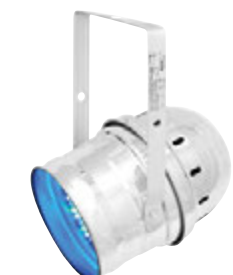

DMX RGB $\angle 15^\circ$

No. 51913982

EUROLITE LED PAR-64 RGB 10mm Short silver

PAR spot with 183 LEDs in the colors red, green and blue