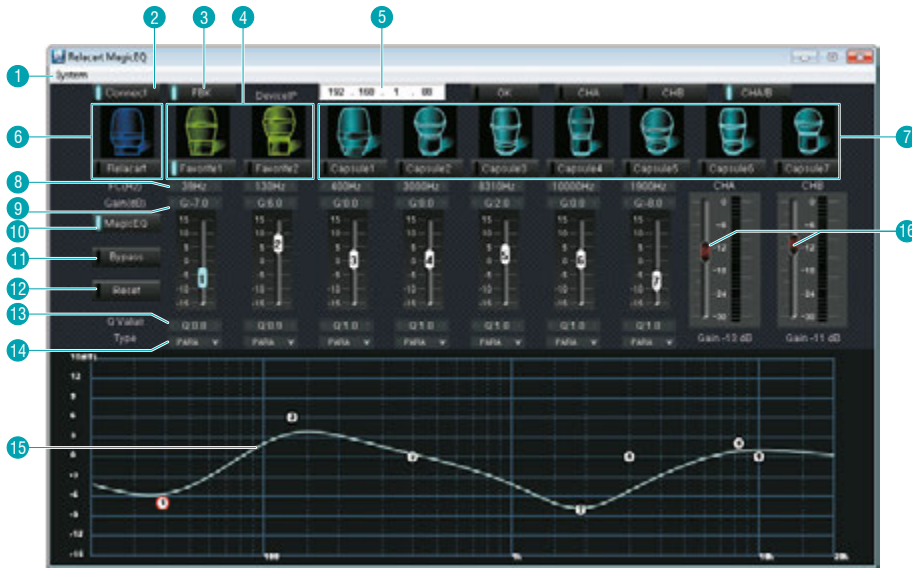

- 1 "System" menu
- 2 Connection status
- 3 Feedback killer on/off
- 4 Presets Favorite 1 and 2, freely adjustable
- 5 IP address receiver
- 6 Preset Relacart, freely adjustable
- 7 Presets Capsule 1-7, fixed
- 8 Set filter frequency
- 9 Set gain
- 10 Equalization on/off
- 11 Bypass/activate adjustments
- 12 Reset adjustments
- 13 Set filter quality factor
- 14 Select filter type
- 15 Frequency curve
- 16 Level control receiver unit 1/2

MagicEQ®