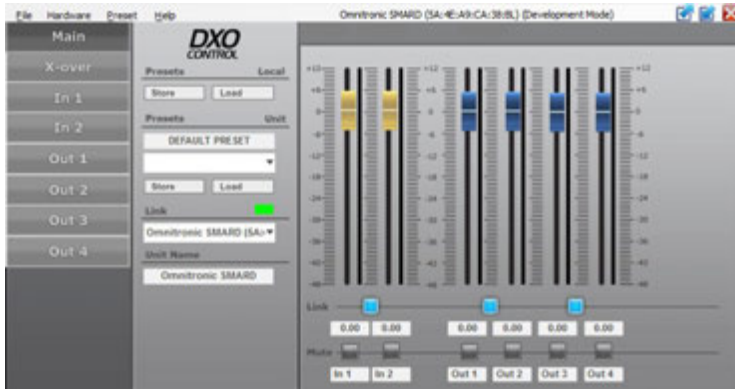

No. 10355636

OMNITRONIC XO-300 Active Crossover

Active crossover, stereo 3-way operation

19" 1U

No. 10355640

OMNITRONIC LXO-23 Active Crossover

High-quality active stereo crossover with limiter

SMARD-24RCA

Digital digital processor (DSP) in miniature format

The Smard-24RCA is a flexible pocket size digital system processor (DSP). It stands out with its excellent sound characteristic and compact design.

2 analog cinch inputs and 4 analog cinch outputs are waiting for you. You can easily adjust all important settings with the included software on your PC or MAC. Settings are for example the frequency-filter, signal mixing/routing, in and output equalizing, signal delay and the limiter/compressor. You can save up to 50 user presets on the device and protect them from unwanted access via a multi-level lock function. The integrated RTA and the FIR filter complete the package. After you are done with the setup you operate the Smard-24RCA standalone with an optional power supply.

The system processor is perfect for speaker equalization and the adjustment of your speaker system to the listening room. The device also leaves nothing to be desired for HiFi fans and those who build the systems themselves. You can embed several subwoofers in every system and have the possibility to do an extensive room correction. Disturbing waves in the bassline you can eliminate as well as disturbing booming in your desktop speakers via frequency correction. The Smard-24RCA is even well prepared for car Hifi because of its small size.