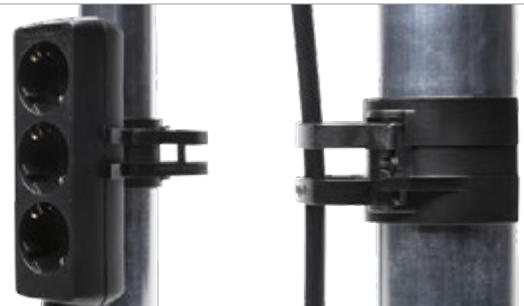

No. 3000582K
ACCESSORY Marking Tape PVC red/white
High quality marker tape made of PVC foil

No. 3000596K
ACCESSORY Barrier Tape red/wh 500mx75mm
Barrier tape

No. 30005566..... glow at night
No. 30005567..... black
ACCESSORY Antislip-Strips
Self-adhesive strips

No. 3000601D
ACCESSORY Tie Straps 13x200mm
Tie strap

No. 3000601E..... 20x150mm
No. 30006020..... 20x200mm
No. 30006021..... 20x330mm
ACCESSORY Tie Straps
Tie strap

No. 30006022..... 25x195mm
No. 30006030..... 25x300mm
No. 30006040..... 25x480mm
ACCESSORY Tie Straps
Tie strap

No. 30006023..... 25x195mm
No. 30006031..... 25x300mm
No. 30006041..... 25x480mm
ACCESSORY BS-1 Tie Straps
Hook-and-loop cable fastener back strap

No. 30006110
SNAP O-ring black 25x
Rubber ring for Snap truss clamps

No. 30006095..... silver
No. 30006096..... black
No. 30006097..... light silver
No. 30006098..... light black
SNAP Mounting clamp 4x
Truss clamp