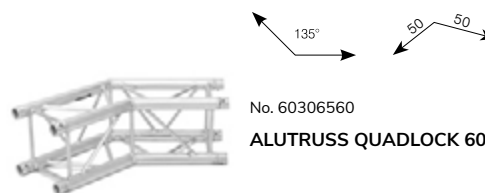

No. 60306555
ALUTRUSS QUADLOCK 6082C-22 2-Way Corner 120°

No. 60306560
ALUTRUSS QUADLOCK 6082C-23 2-Way Corner 135°