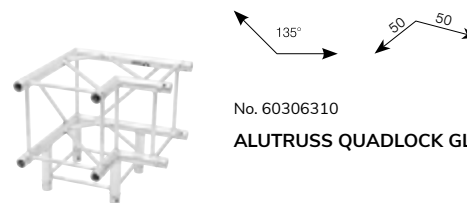

No. 60306308
ALUTRUS QUADLOCK GL400-C23 2-Way Corner 135°

No. 60306310
ALUTRUS QUADLOCK GL400-C30 3-Way Corner 90°