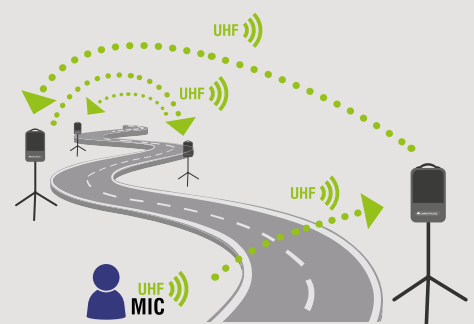

LONG DISTANCE
MONO SETUP