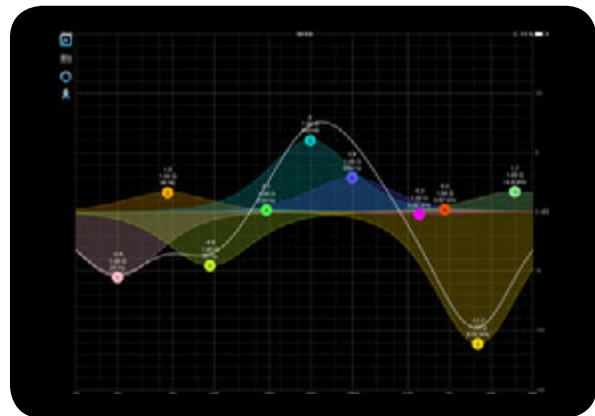

DXO CONTROL

Easy configuration of PA systems via app

The free app DXO Control allows users to **control the digital PA controllers by PSSO directly via iPad**. DXO Control facilitates the work of event technicians when setting up and managing PA systems.

This user-friendly app makes adjustments far more convenient. Users can freely move around the room instead of fiddling with the front panel controls. Once compatible units are **connected to a WiFi network**, users have full control over the **built-in DSP modules** and it is possible to activate presets and make individual adjustments. DXO Control comes with all the features normally provided by the PC software. Thus, it will be no problem at all to control **equalizer, delay or limiter and filter functions by the tip of your fingers**.

The app is now available in the app store and supports the **DXO-26PRO** and **DXO-48PRO** controllers and the **PRIME** system amplifier.