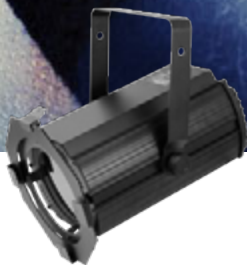

LED THA Series

PC- and Fresnel Lenses

- No. 41602070..... THA-20PC TRC
- No. 41602080..... THA-40PC, 3000K black
- No. 41602081..... THA-40PC, 3000K white
- No. 41602082..... THA-40PC TRC
- No. 41602085..... THA-40PC DL black
- No. 41602086..... THA-40PC DL white
- No. 41602110..... THA-60PC, RGBW
- No. 41602100..... THA-50F, 3200K
- No. 41602125..... THA-100F, 3200K
- No. 41602126..... THA-100F MK2, 3200K
- No. 41602140..... THA-250, 2800K
- No. 41602135..... THA-250F, 2700K - 6500K