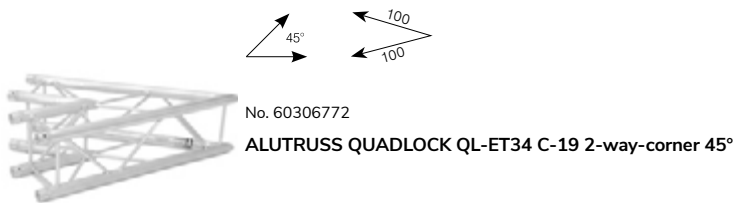

ALUTRUSS QUADLOCK QL-ET34 4-way cross beam

Quadlock QL-ET