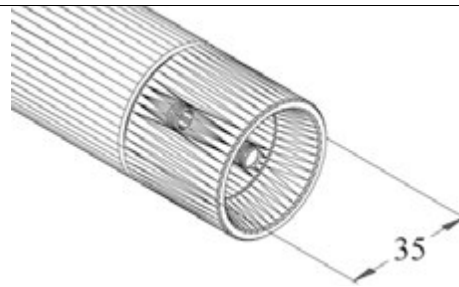

Materials used:

Alloy EN-AW 6060 T66 (AlMgSi0,5 T66)
Main chords 35 x 2 mm

Accessory/truss 1x connecting cone, 2x pivot, 2x pin
Item No. 6030178U

Load table DQ1:		
Span (m)	Point load (kg)	UDL (kg/m)
1	56	113
2	28	28
3	19	13
4	14	7

Decolock

DECOLOCK has been designed for decorative use. Due to its aesthetic optics, it can be used for temporary as well as permanent installations. The advantage of this system is its light weight and its quick and easy installation.

The documentation of this truss system is closely related to the Codes of Practice SQ P1 - Truss Systems published by the IGWW/PLASA.

Maximum system length: 4 meters

- No. 60301480.....DQ1-500
- No. 60301482.....DQ1-1000
- No. 60301484.....DQ-1500
- No. 60301486.....DQ1-2000
- No. 60301488.....DQ1-2500
- No. 60301489.....DQ1-3000