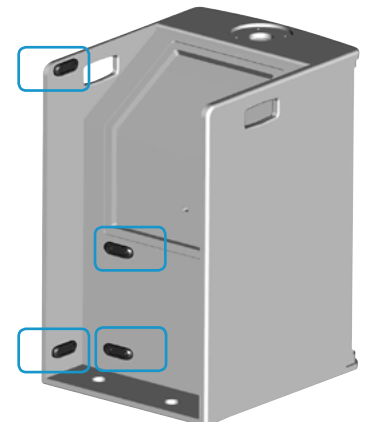

NEW ACS-410BTS

Mobile column PA system with stereo Bluetooth link, 410 watts

The **ACS-410BTS** is an active column PA system. For mobile applications it features a high-power subwoofer with a 2-channel class D amplifier module and a full-range column speaker. The system offers mono inputs (XLR and 6.3 mm jack) for microphones and line sources, one stereo input (RCA and 6.3 mm jack), as well as one AUX input for portable audio players. You can stream music wirelessly from your mobile devices via Bluetooth.

The amplifier supplies a power of 310 W and 100 W and is protected with a limiter against overload. The column speaker mounts on top of the subwoofer with the included telescope bar. The integrated stereo Bluetooth link allows for wireless stereo operation with 2 systems linked together.

BACKPANEL

Subwoofer with M20 threaded flange and locking features for secure transport of column speaker and distance tube

NEW ACTIVE BLUETOOTH

No. 11038866

OMNITRONIC ACS-410BTS Active Column Speaker System

Mobile column PA system with stereo Bluetooth link, 410 watts