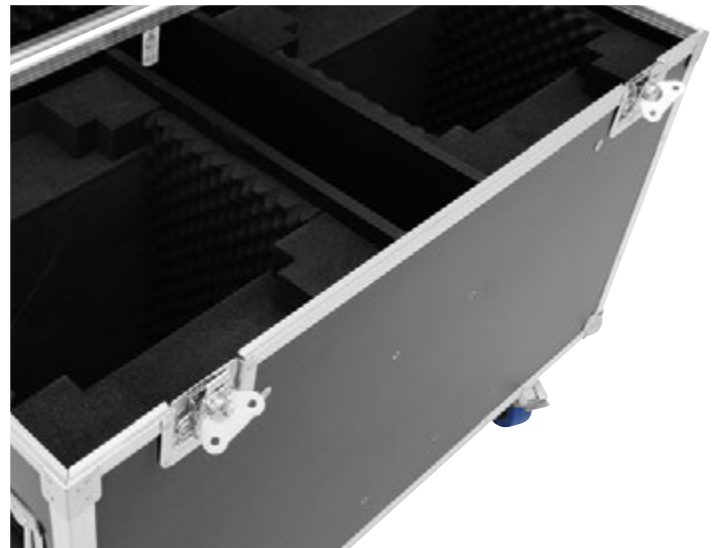

Shock proof and impact resistant

Specially tailored product cases from Roadinger are furnished with a particular EVA foam, which cushions shocks excellently and protects the content. Many of our amplifier racks are shock absorbent – so you can be sure that your technical gear is travelling safely.